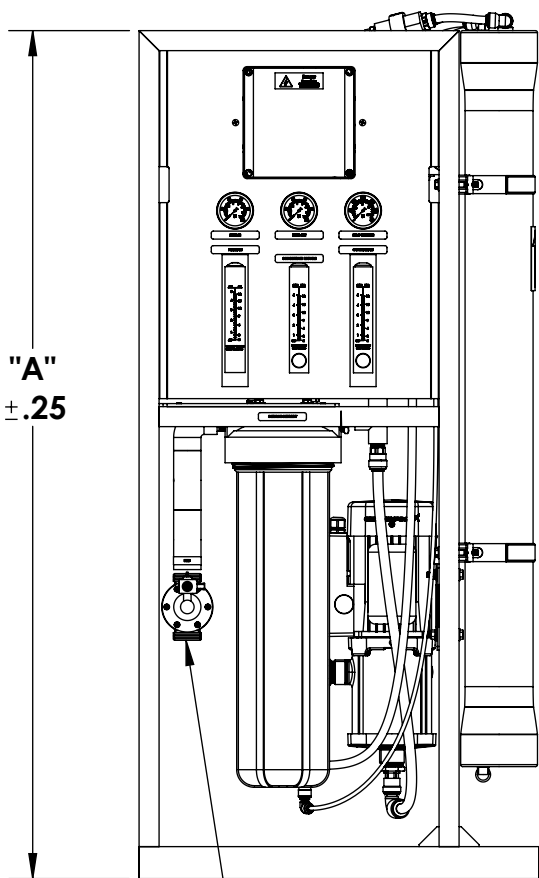

DIMENSIONS	N-2000	N-4000	N-6000	N-8000	N-12000	N-16000
"A" DIM	53.00"	53.00"	53.00"	53.00"	53.00"	53.00"
"B" DIM	16.00"	16.00"	24.00"	24.00"	24.00"	24.00"
"C" DIM	25.00"	25.00"	32.00"	32.00"	32.00"	32.00"
"D" DIM	16.81"	16.81"	24.81"	24.81"	24.81"	24.81"

N-4000 SHOWN

**1"-FNPT
FEED SOLENOID**

DIMENSION "A" DOES NOT ACCOUNT FOR LEVELING FEET INSTALLED OR TOP FITTINGS ON MEMBRANE VESSELS. (FRAME ONLY).