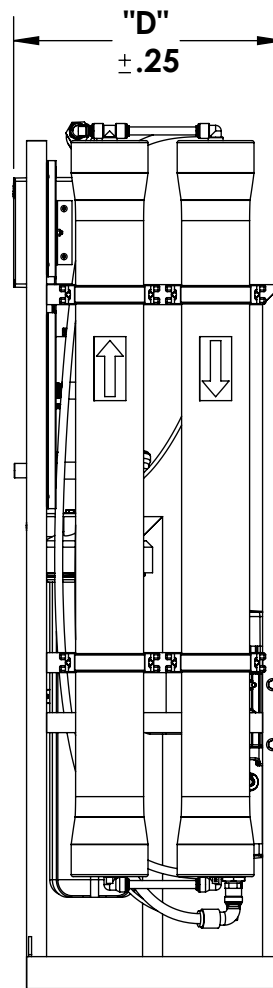

DIMENSIONS	N-2000	N-4000	N-6000	N-8000	N-12000	N-16000
"A" DIM	53.00"	53.00"	53.00"	53.00"	53.00"	53.00"
"B" DIM	16.00"	16.00"	24.00"	24.00"	24.00"	24.00"
"C" DIM	25.00"	25.00"	32.00"	32.00"	32.00"	32.00"
"D" DIM	16.81"	16.81"	24.81"	24.81"	24.81"	24.81"

N-4000 SHOWN

**1"-FNPT
FEED SOLENOID**

DIMENSION "A" DOES NOT ACCOUNT FOR LEVELING FEET INSTALLED OR TOP FITTINGS ON MEMBRANE VESSELS. (FRAME ONLY).