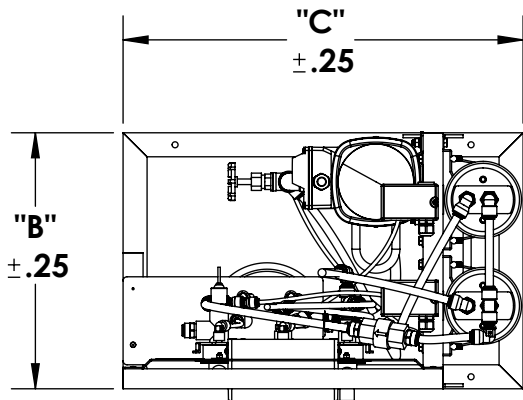

DIMENSIONS	N-2000	N-4000	N-6000	N-8000	N-12000	N-16000
"A" DIM	53.00"	53.00"	53.00"	53.00"	53.00"	53.00"
"B" DIM	16.00"	16.00"	24.00"	24.00"	24.00"	24.00"
"C" DIM	25.00"	25.00"	32.00"	32.00"	32.00"	32.00"
"D" DIM	16.81"	16.81"	24.81"	24.81"	24.81"	24.81"

N-4000 SHOWN

**1"-FNPT
FEED SOLENOID**

DIMENSION "A" DOES NOT ACCOUNT FOR LEVELING FEET INSTALLED OR TOP FITTINGS ON MEMBRANE VESSELS. (FRAME ONLY).