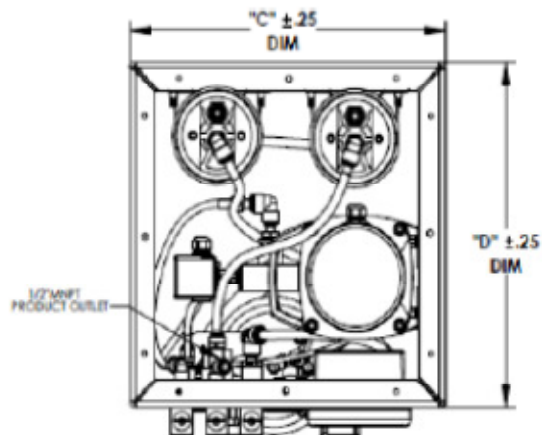

SYSTEM DRAWINGS

DIMENSIONS	HBD-500	HBD-1000	HBD-2000	HBD-4000	HBD-6000	HBD-8000
"A" DIM	47.76	47.76	52.70	52.70	52.70	52.70
"B" DIM	45.25	45.25	45.25	45.25	45.25	45.25
"C" DIM	18.13	18.13	18.13	18.13	18.13	18.13
"D" DIM	18.13	18.13	18.13	18.13	18.13	18.13
"E" DIM	19.55	19.55	19.55	19.55	25.55	25.55

HRO 4-4000 IS SHOWN