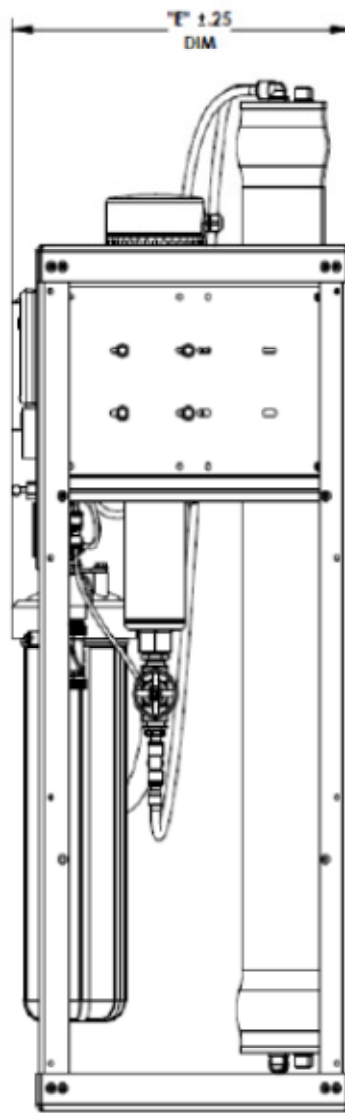

SYSTEM DRAWINGS

DIMENSIONS	HBD-500	HBD-1000	HBD-2000	HBD-4000	HBD-6000	HBD-8000
"A" DIM	47.76	47.76	52.70	52.70	52.70	52.70
"B" DIM	45.25	45.25	45.25	45.25	45.25	45.25
"C" DIM	18.13	18.13	18.13	18.13	18.13	18.13
"D" DIM	18.13	18.13	18.13	18.13	18.13	18.13
"E" DIM	19.55	19.55	19.55	19.55	25.55	25.55

HRO 4-4000 IS SHOWN