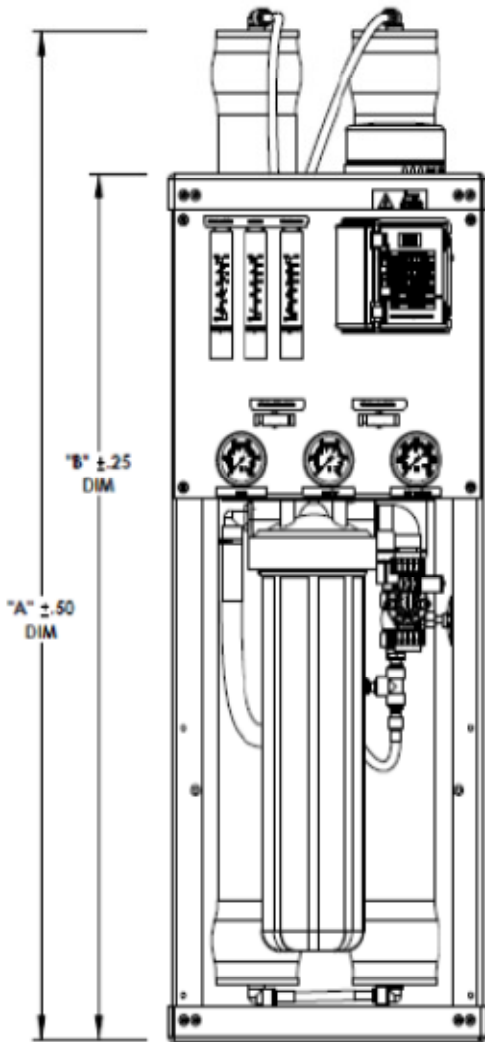

SYSTEM DRAWINGS

DIMENSIONS	HBD-500	HBD-1000	HBD-2000	HBD-4000	HBD-6000	HBD-8000
"A" DIM	47.76	47.76	52.70	52.70	52.70	52.70
"B" DIM	45.25	45.25	45.25	45.25	45.25	45.25
"C" DIM	18.13	18.13	18.13	18.13	18.13	18.13
"D" DIM	18.13	18.13	18.13	18.13	18.13	18.13
"E" DIM	19.55	19.55	19.55	19.55	25.55	25.55

HRO 4-4000 IS SHOWN